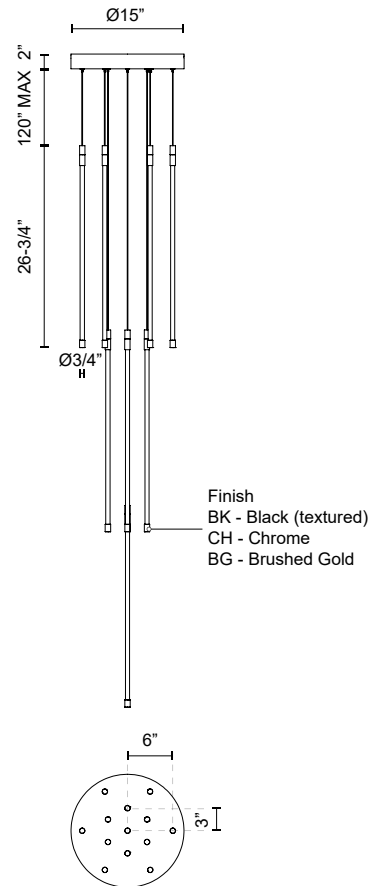

MOTIF MP75127

PENDANTS

PROJECT

MP75127-CH
Chrome

MP75127-BK
Black

MP75127-BG
Brushed Gold

SPECIFICATION DETAILS

Fixture Dimensions	D12-3/4" x H26-3/4"
Light Source	LED with DC Driver
Wattage	115W
Total Lumens	13650lm
Delivered Lumens	11710lm
Voltage	120V
Color Temperature	2700K
CRI (Ra)	90CRI
Optional Color Temps	2700K - 5000K Available, Minimum Order Quantities Apply
LED Rated Life	50,000 hours
Dimming	100% - 10%, TRIAC or ELV Dimmer (Not Included)
Glass Details	Clear Glass
Adjustable	Yes
Wire Length	120" Max
Wire Type	BG, BK - Black Coaxial Wire; CH - Clear Coaxial Wire;
Minimum Hang Height	30"
Sloped Ceiling Adaptable	No
Location	Dry
Canopy Dimensions	D15" x H2"
Paint Finish	BG01; BK02; CH01;

* For custom options, consult factory for details.

* For warranty information, please visit www.kuzcolighting.com/warranty

DESCRIPTION

The Motif Collection is inspired by the multitude of configurations in which it can create. Each fixture is comprised of thin lines of light in a refractive cylinder, creating both clean lines and modern elegance. This collection features the latest in modern LED filament technology, creating a warm glow of light throughout each fixture that is both vintage and modern at once.